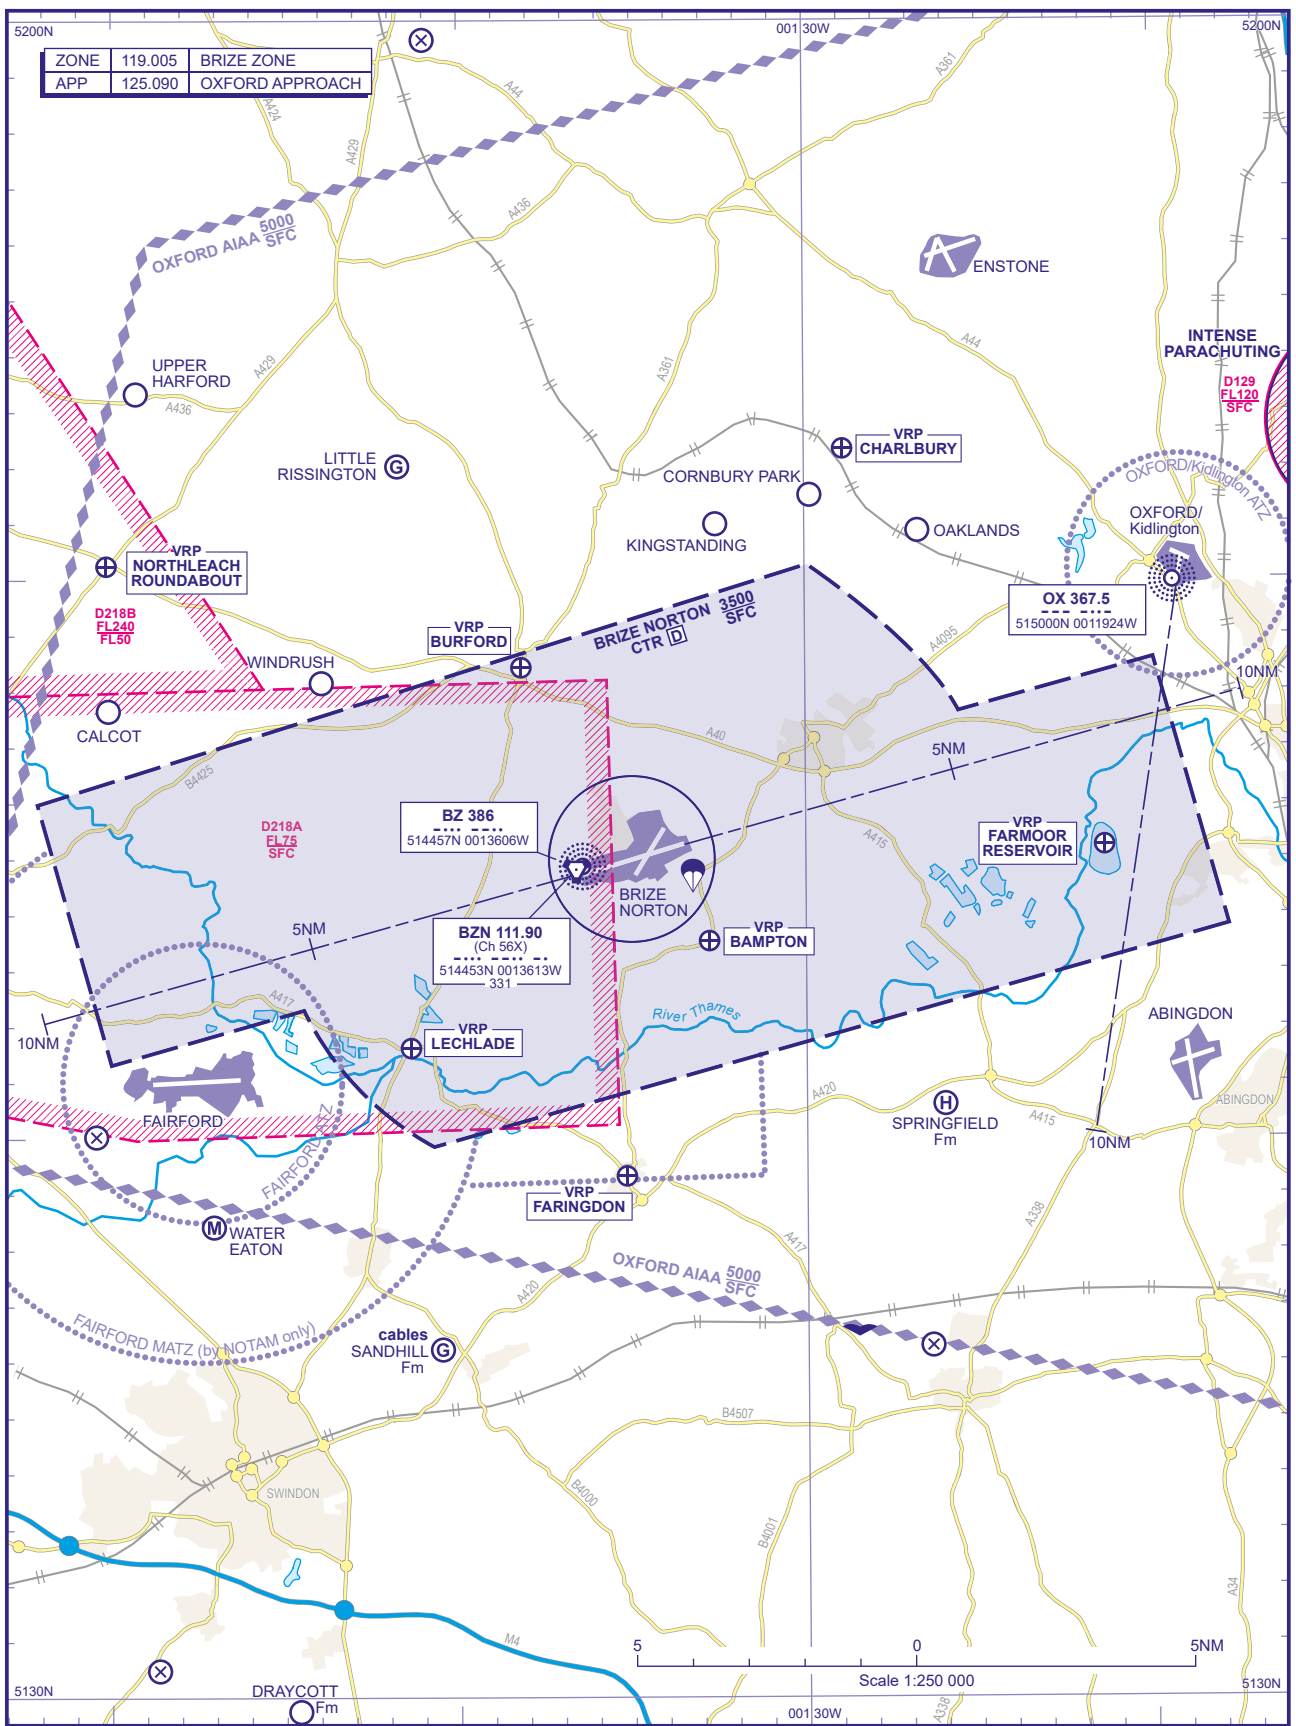

BRIZE NORTON CONTROL ZONE

ZONE	119.005	BRIZE ZONE
APP	125.090	OXFORD APPROACH

CHANGE (10/24): BRIZE ZONE FREQUENCY REVISED.