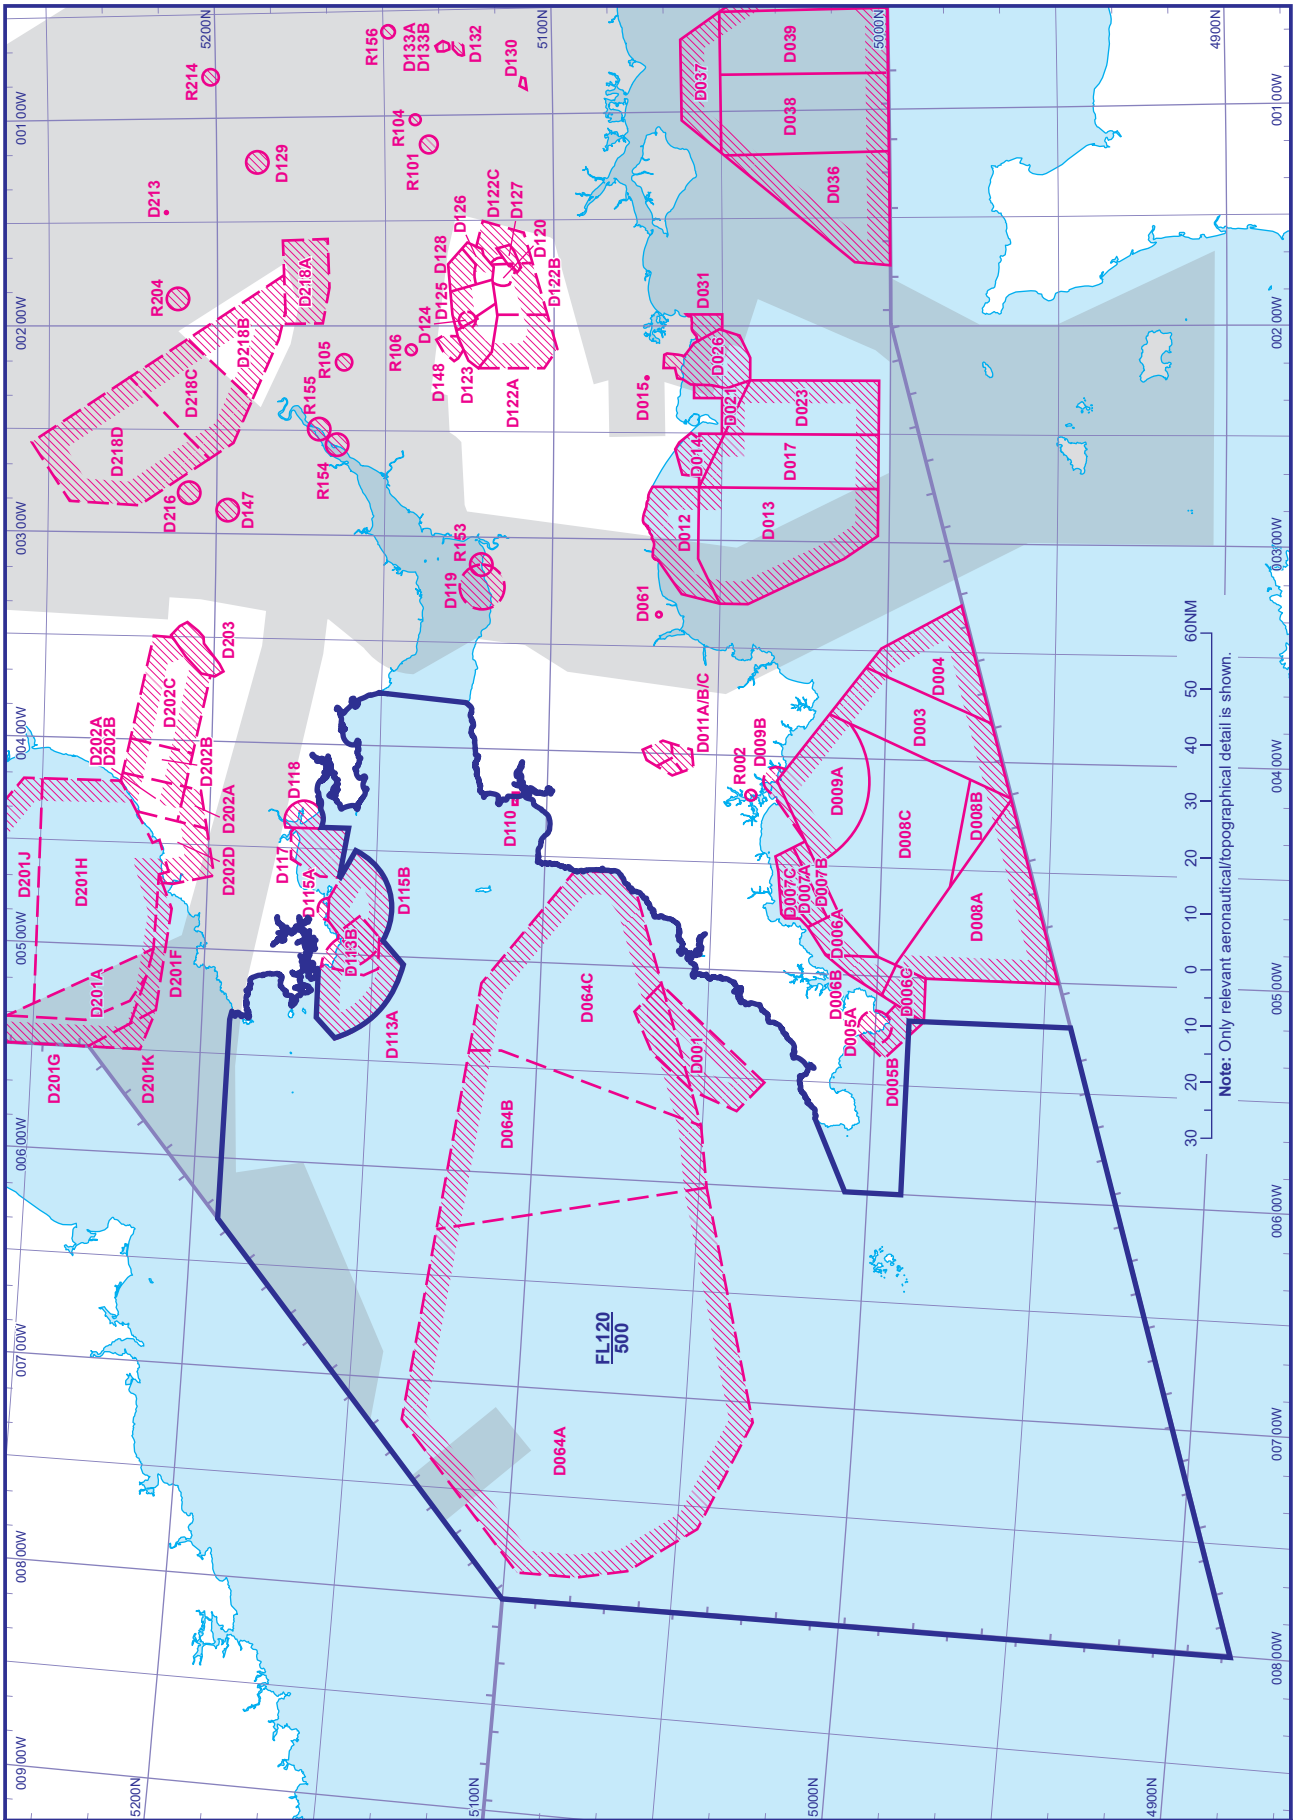

ROYAL NAVAL NAVAL NAVIGATION TRAINING FLYING – SOUTH WEST APPROACHES

Note: Only relevant aeronautical/topographical detail is shown.

CHANGE (5/24): D218A/B/C/D ADDED.

AERO INFO DATE 22 FEB 24

ENR 6-16