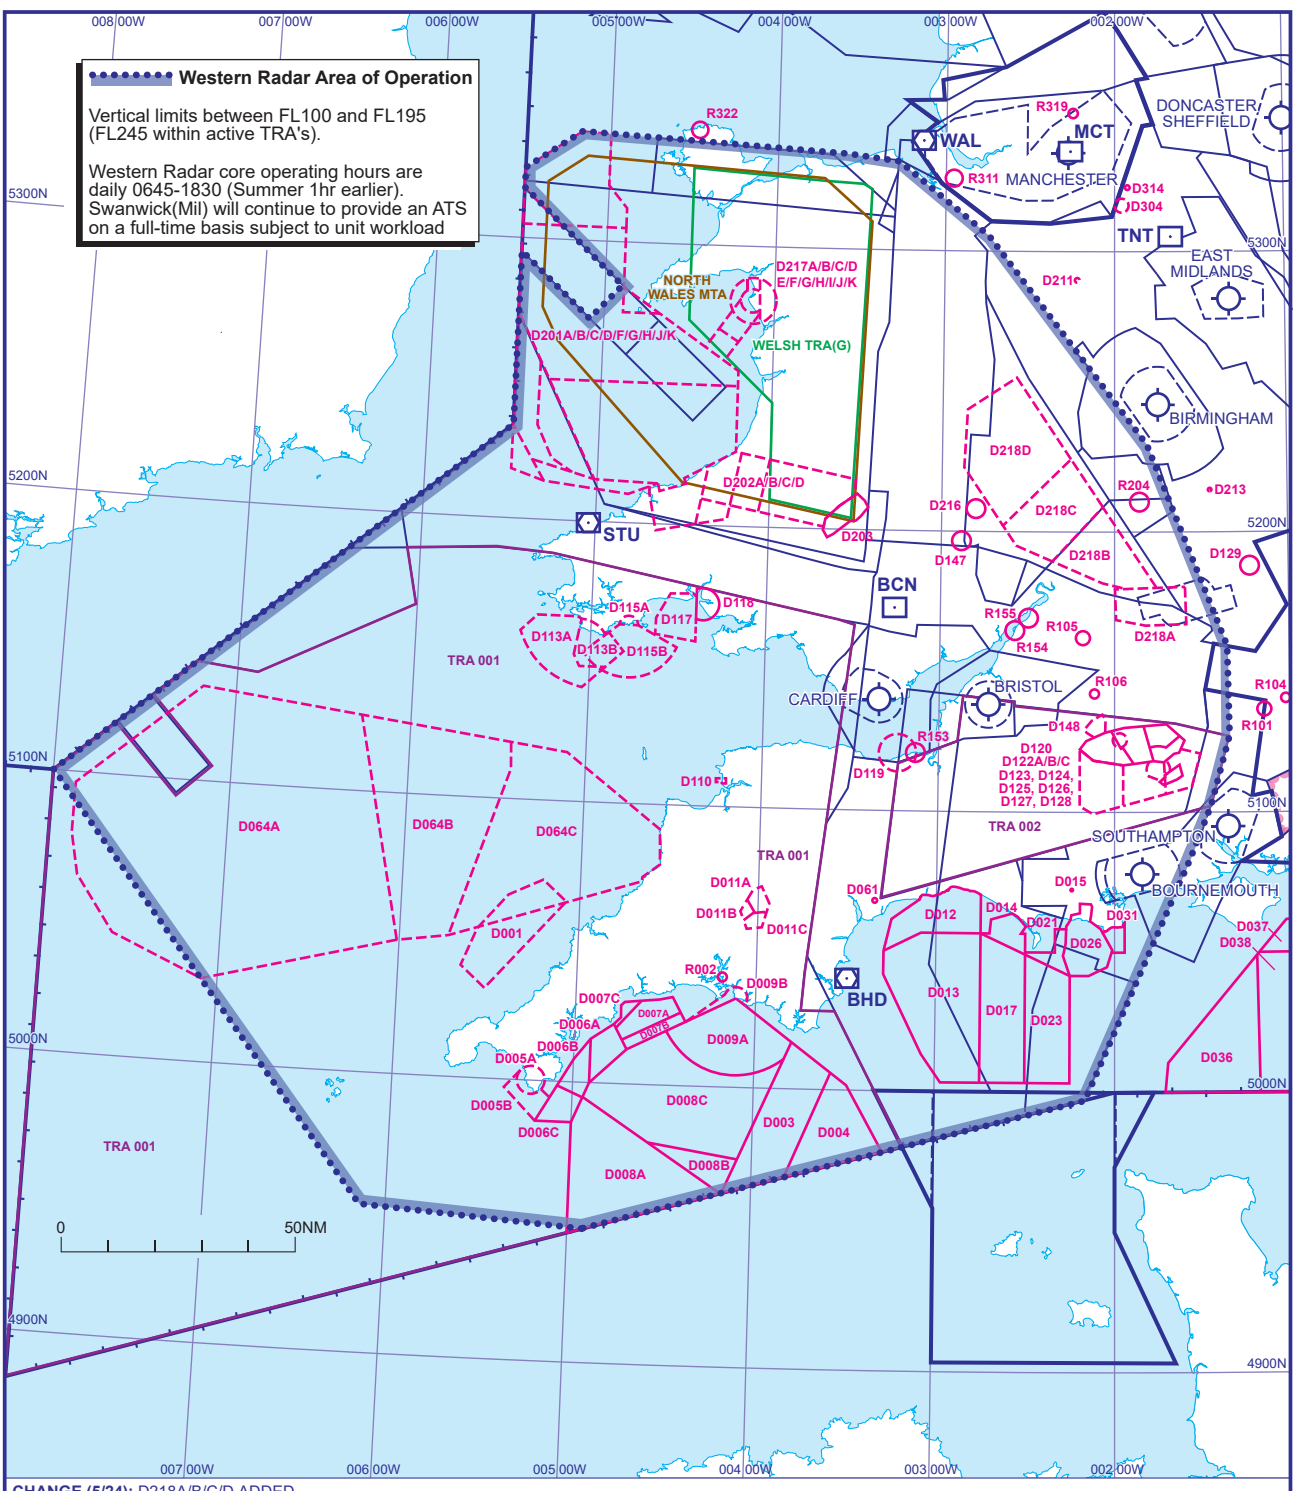

WESTERN RADAR AREA OF OPERATION

Western Radar Area of Operation

Vertical limits between FL100 and FL195 (FL245 within active TRA's).

Western Radar core operating hours are daily 0645-1830 (Summer 1hr earlier).
Swanwick(Mil) will continue to provide an ATS on a full-time basis subject to unit workload

CHANGE (5/24): D218A/B/C/D ADDED.