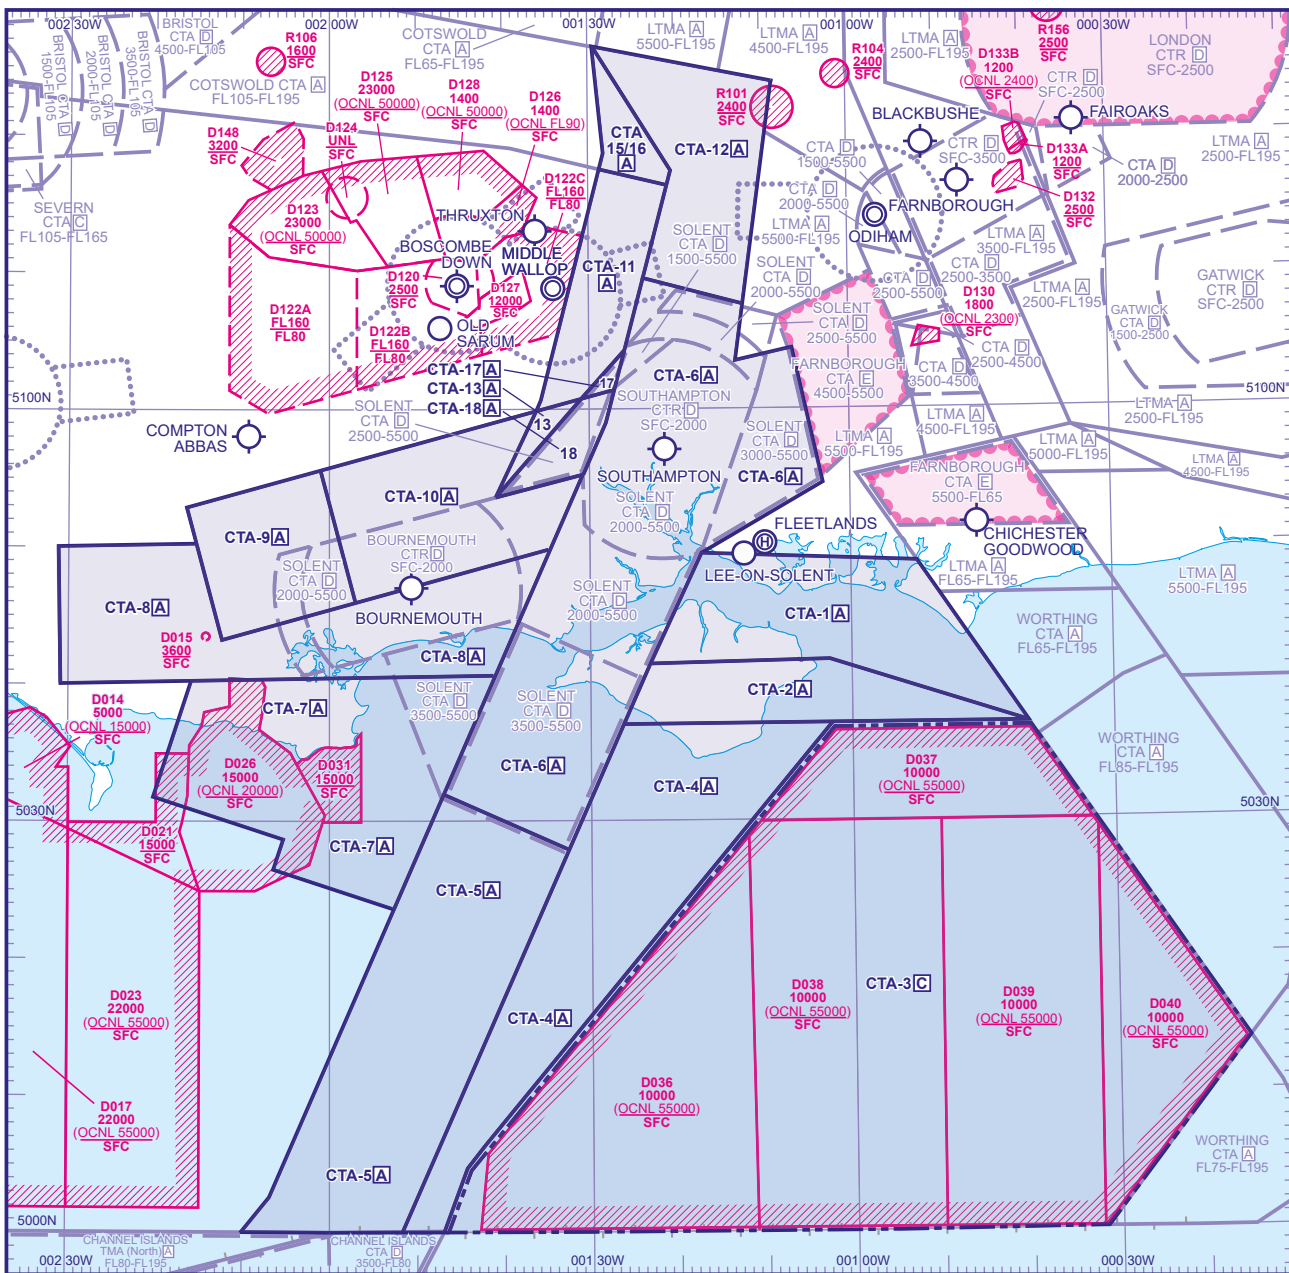

# PORTSMOUTH CTA

PORTSMOUTH		
CTA-1	A	FL195 FL65
CTA-2	A	FL195 FL75
CTA-3	C	FL195 FL125
CTA-4	A	FL195 FL105
CTA-5	A	FL195 FL55
CTA-6	A	FL195 FL55
CTA-7	A	FL195 FL165
CTA-8	A	FL195 FL155
CTA-9	A	FL195 FL135
CTA-10	A	FL195 FL95
CTA-11	A	FL115 FL65
CTA-12	A	FL195 FL65
CTA-13	A	FL95 FL65
CTA-15	A	FL105 FL65
CTA-16	A	FL195 FL105
CTA-17	A	FL115 FL55
CTA-18	A	FL95 FL55

## LATERAL LIMITS

See Portsmouth CTA ENR 2.1

## NOTES

1. CTA 6:  
During the notified hours of operation of Solent CTA the base changes to 5500ft ALT
2. CTA 11, CTA 13, CTA 15:  
Open daily 0630-0930 and 1730-2130 (Winter), 0445-0830 and 1630-2030 (Summer).
3. CTA 17, CTA 18:  
Open daily 0630-0930 and 1730-2130 (Winter), 0445-0830 and 1630-2030 (Summer).  
During the notified hours of operation of Solent CTA the base changes to 5500ft ALT.

**CHANGE (6/23): D148 KEEVIL ADDED.**