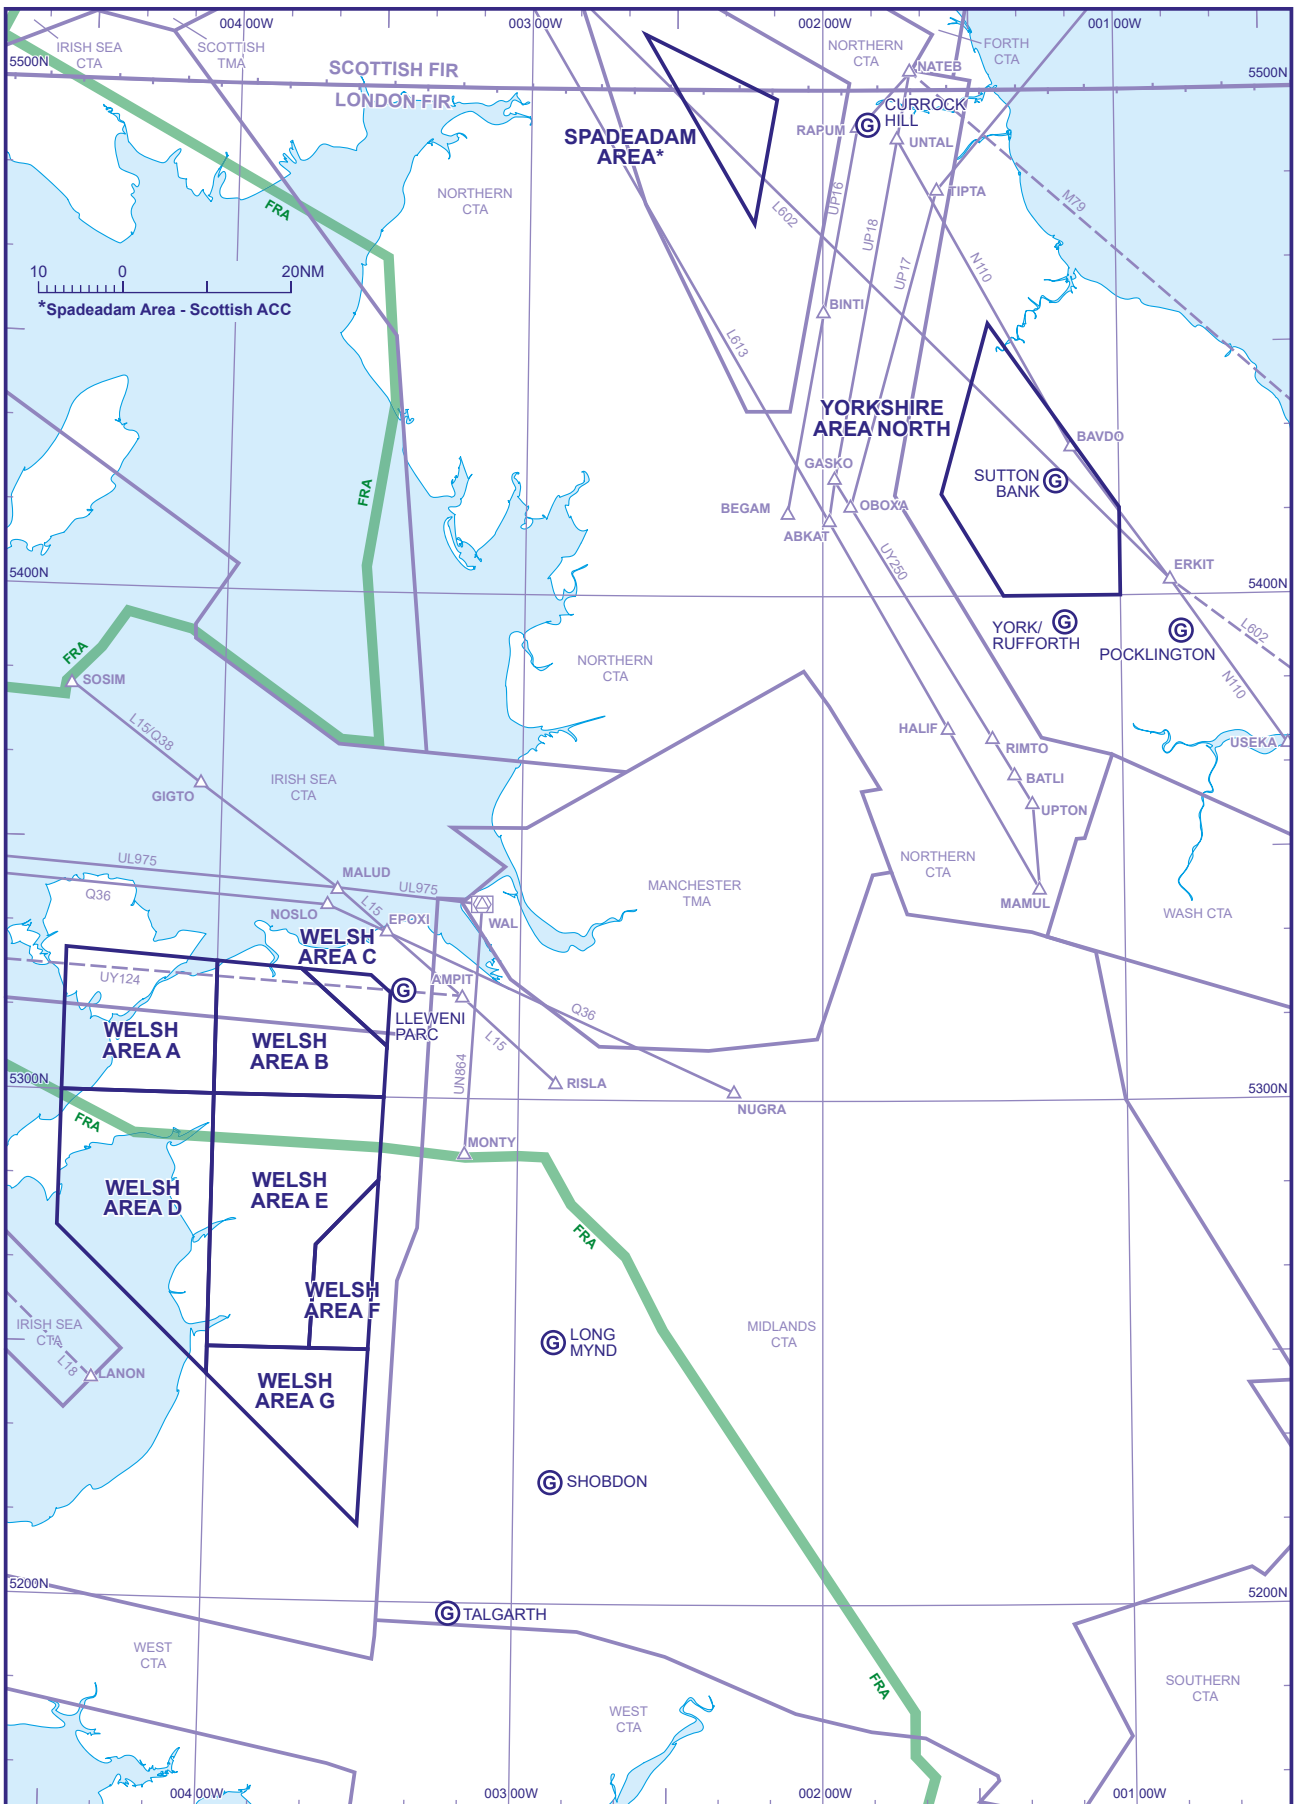

TEMPORARY RESERVED AREAS (GLIDING) IN CLASS C AIRSPACE ABOVE FL240 IN THE LONDON ACC AREA

*Spadeadam Area - Scottish ACC

CHANGE (3/23): WEST CTA REVISED. MIDLANDS CTA REVISED. FRA ADDED.