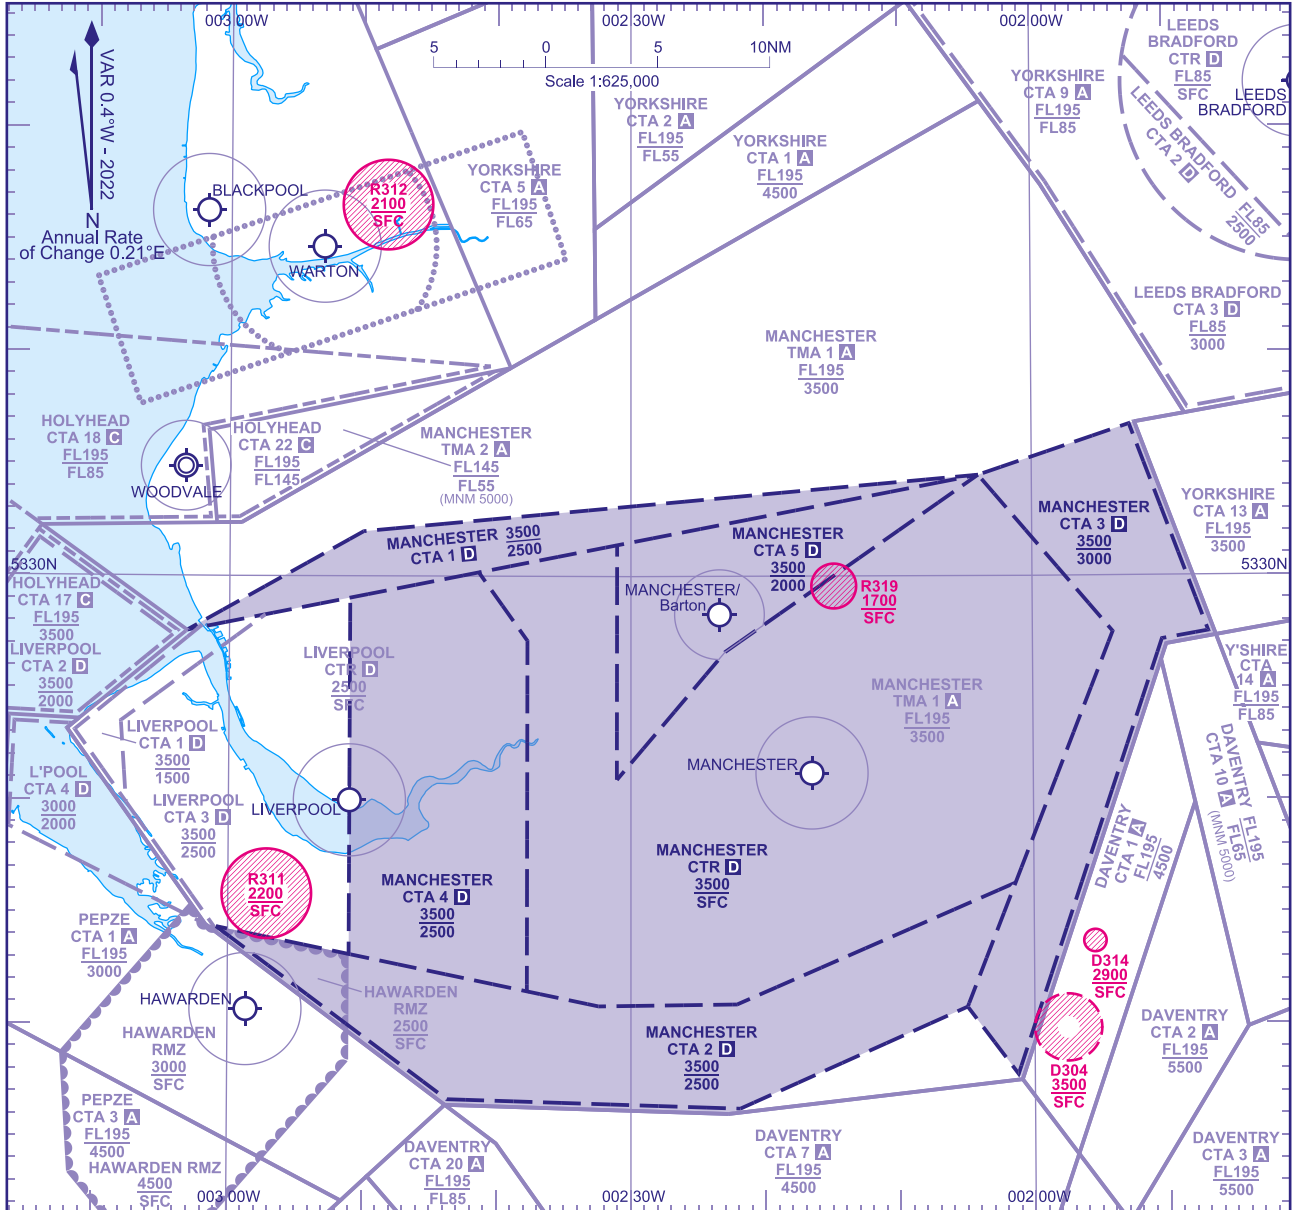

CONTROL ZONE AND CONTROL AREA

MANCHESTER

ATS AIRSPACE VERTICAL LIMITS
Controlled airspace with an upper vertical limit of FL195 and above is not shown.

LATERAL LIMITS
Detailed description of FIR, UIR, CTA and TMA see ENR 2.1. Detailed description of air traffic services airspace organized at the aerodrome see AD 2.17.

CHANGE (3/23): AIRSPACE UPDATED.

AERO INFO DATE 10 JAN 23

AD 2-EGCC-3-1