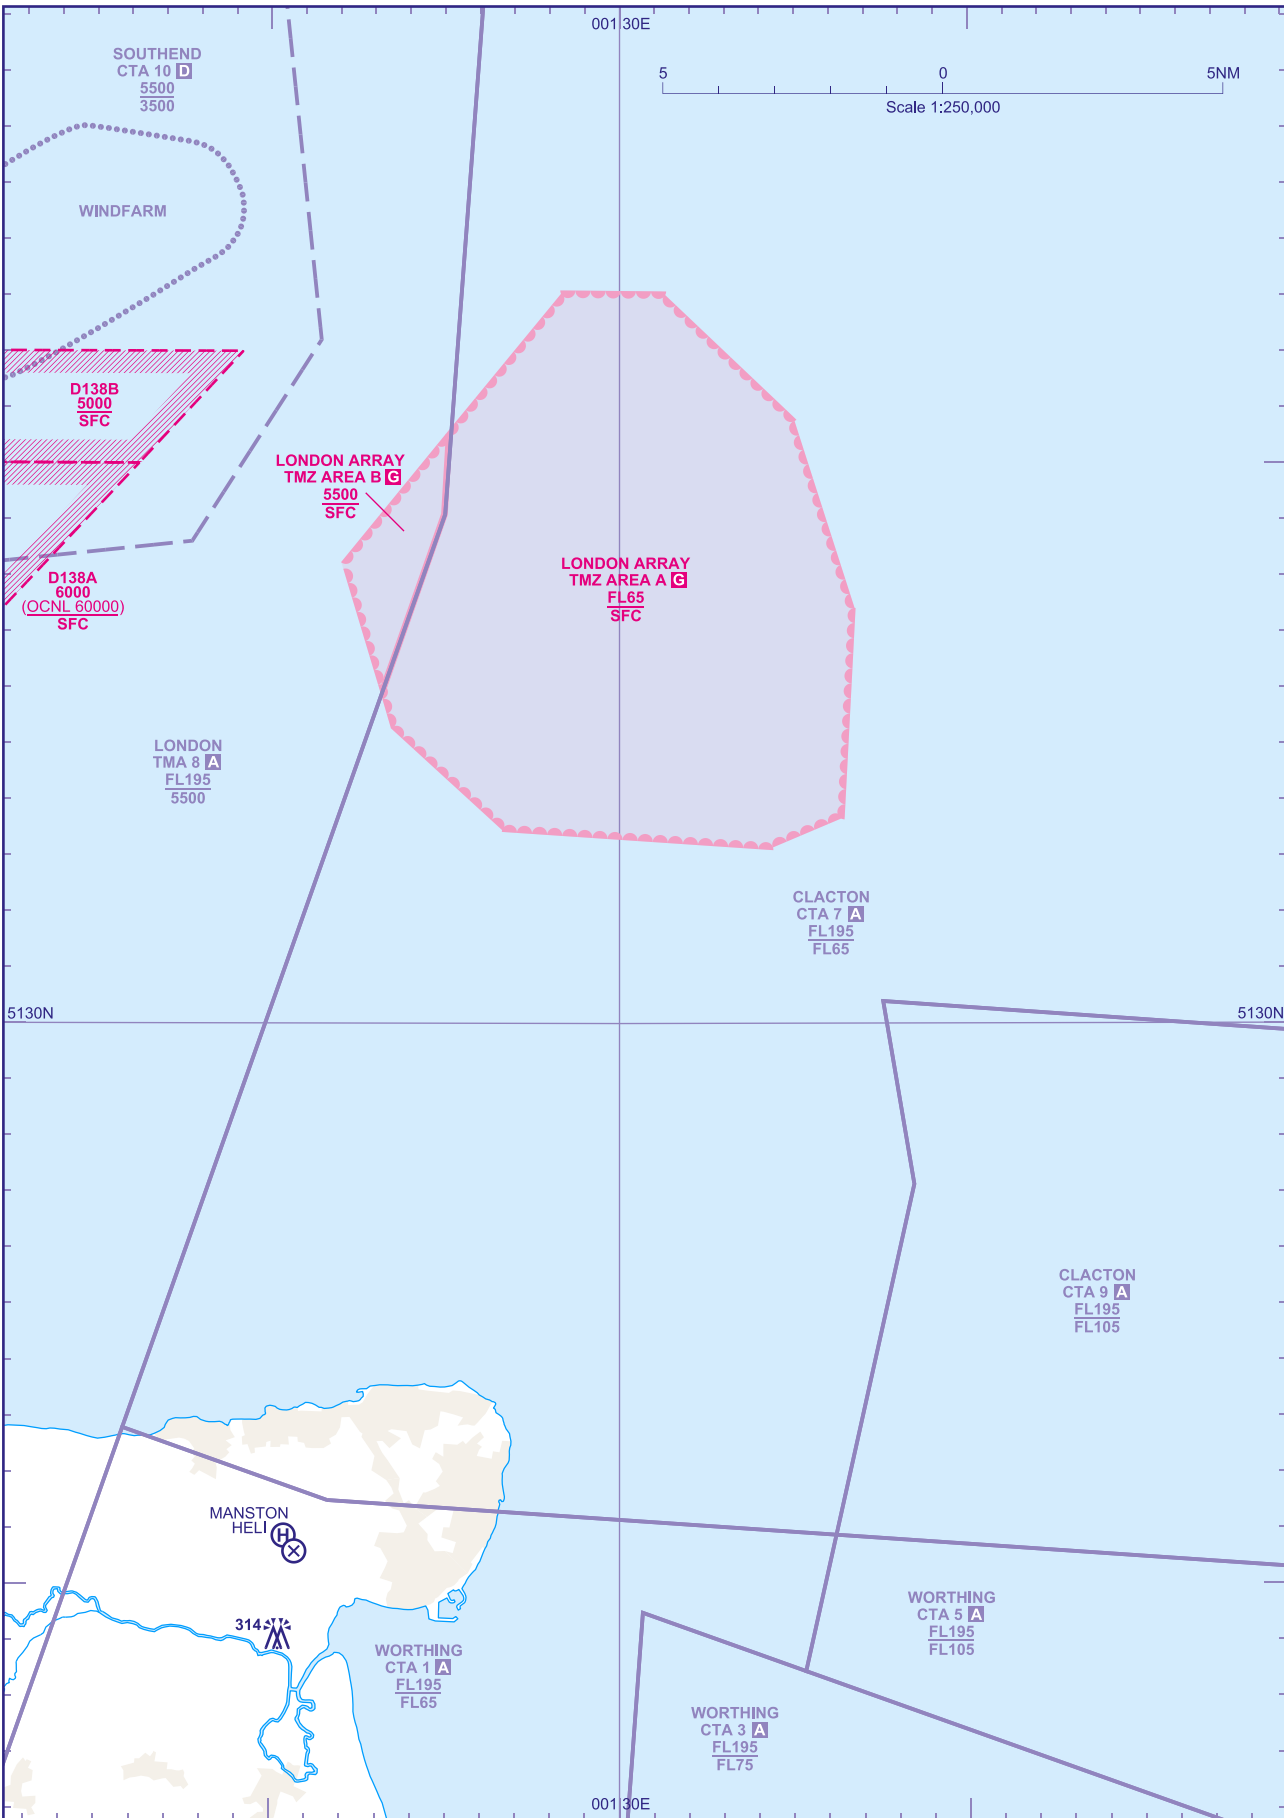

# LONDON ARRAY TRANSPONDER MANDATORY ZONE

CHANGE (9/22): SOUTHEND CTA ADDED.

AERO INFO DATE 29 JUN 22

ENR 6-19