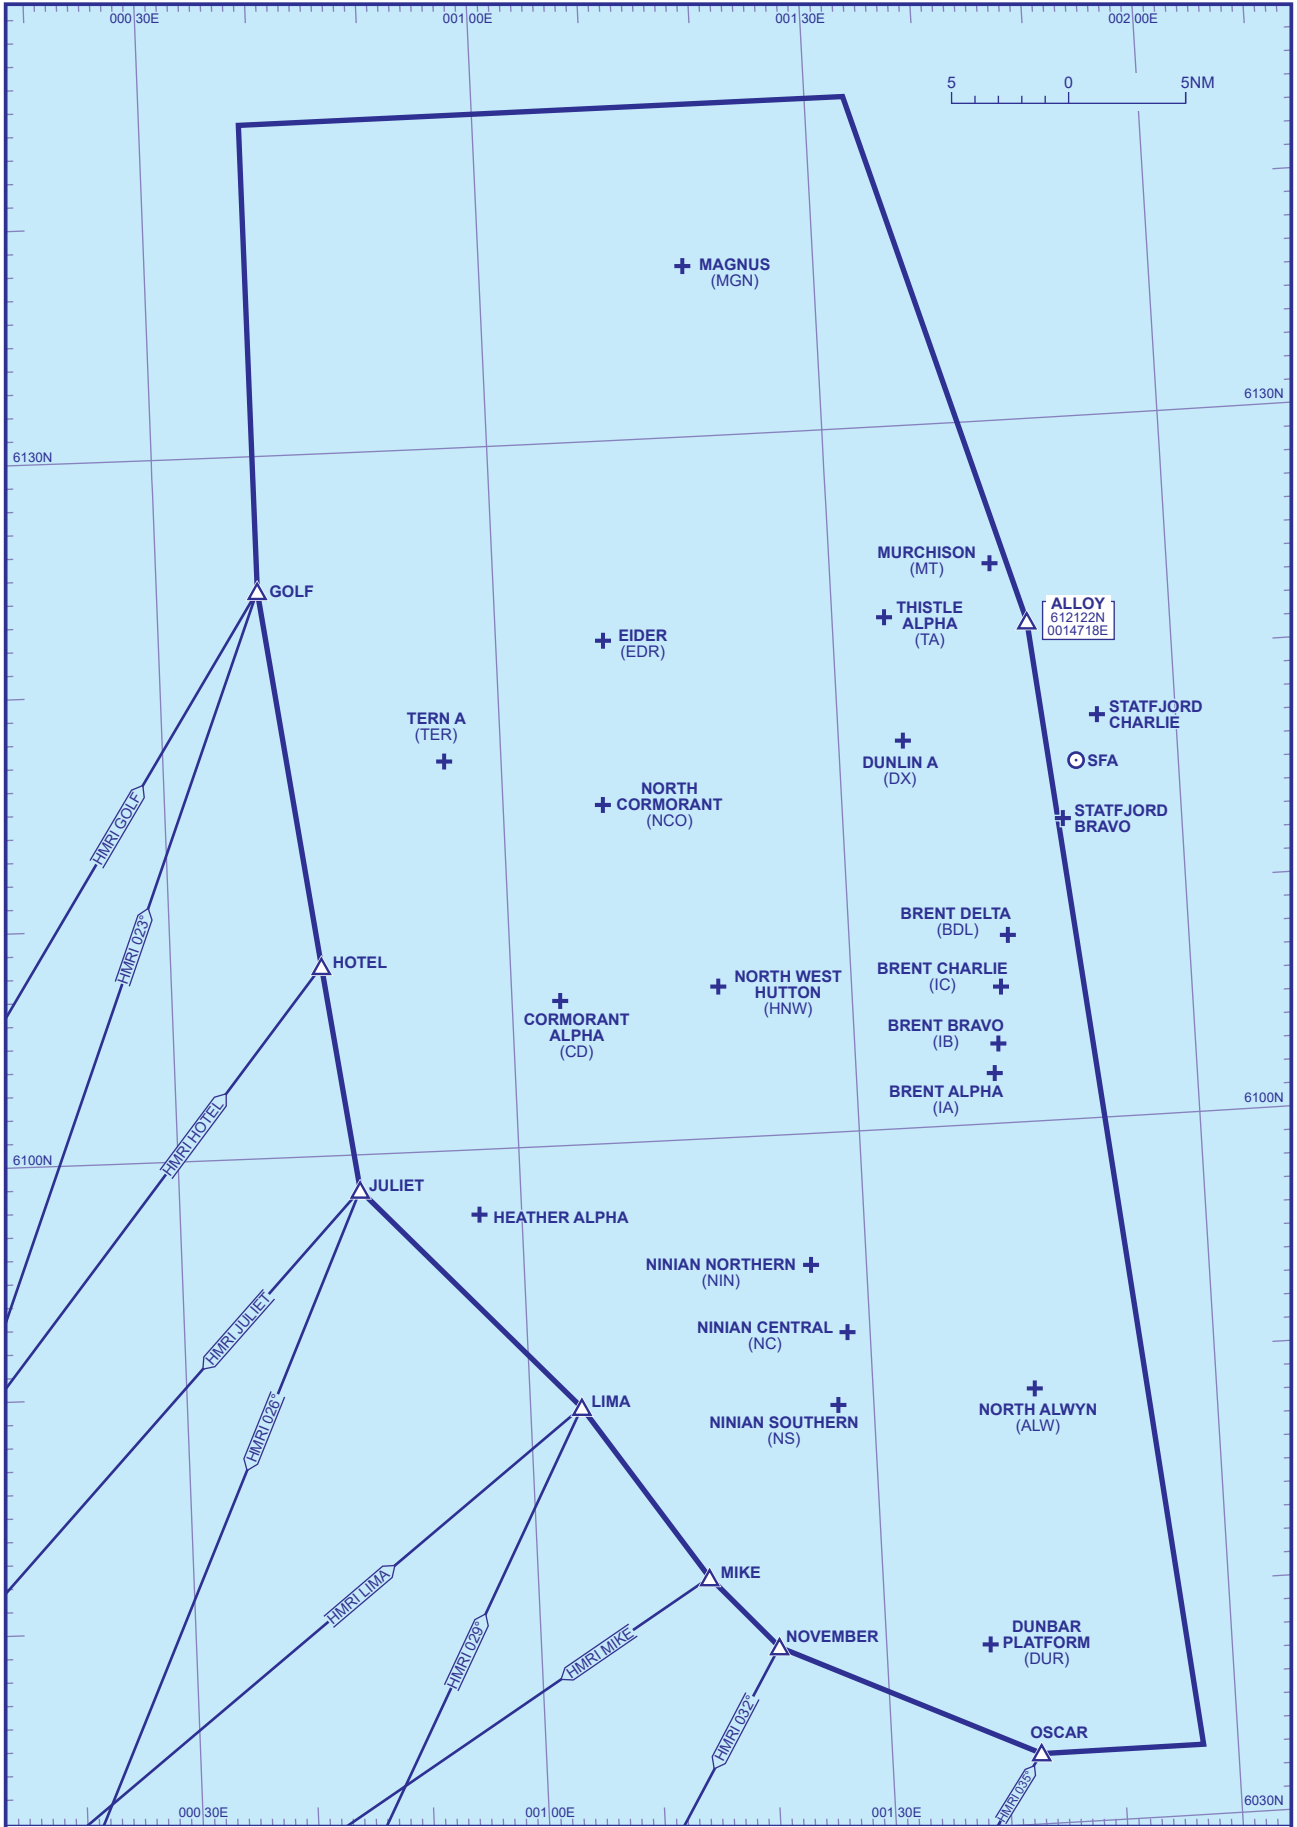

EAST SHETLAND BASIN BOUNDARY

CHANGE (4/21): HELICOPTER MAIN ROUTES (HMR) REPLACED BY HELICOPTER MAIN ROUTING INDICATORS (HMRI).