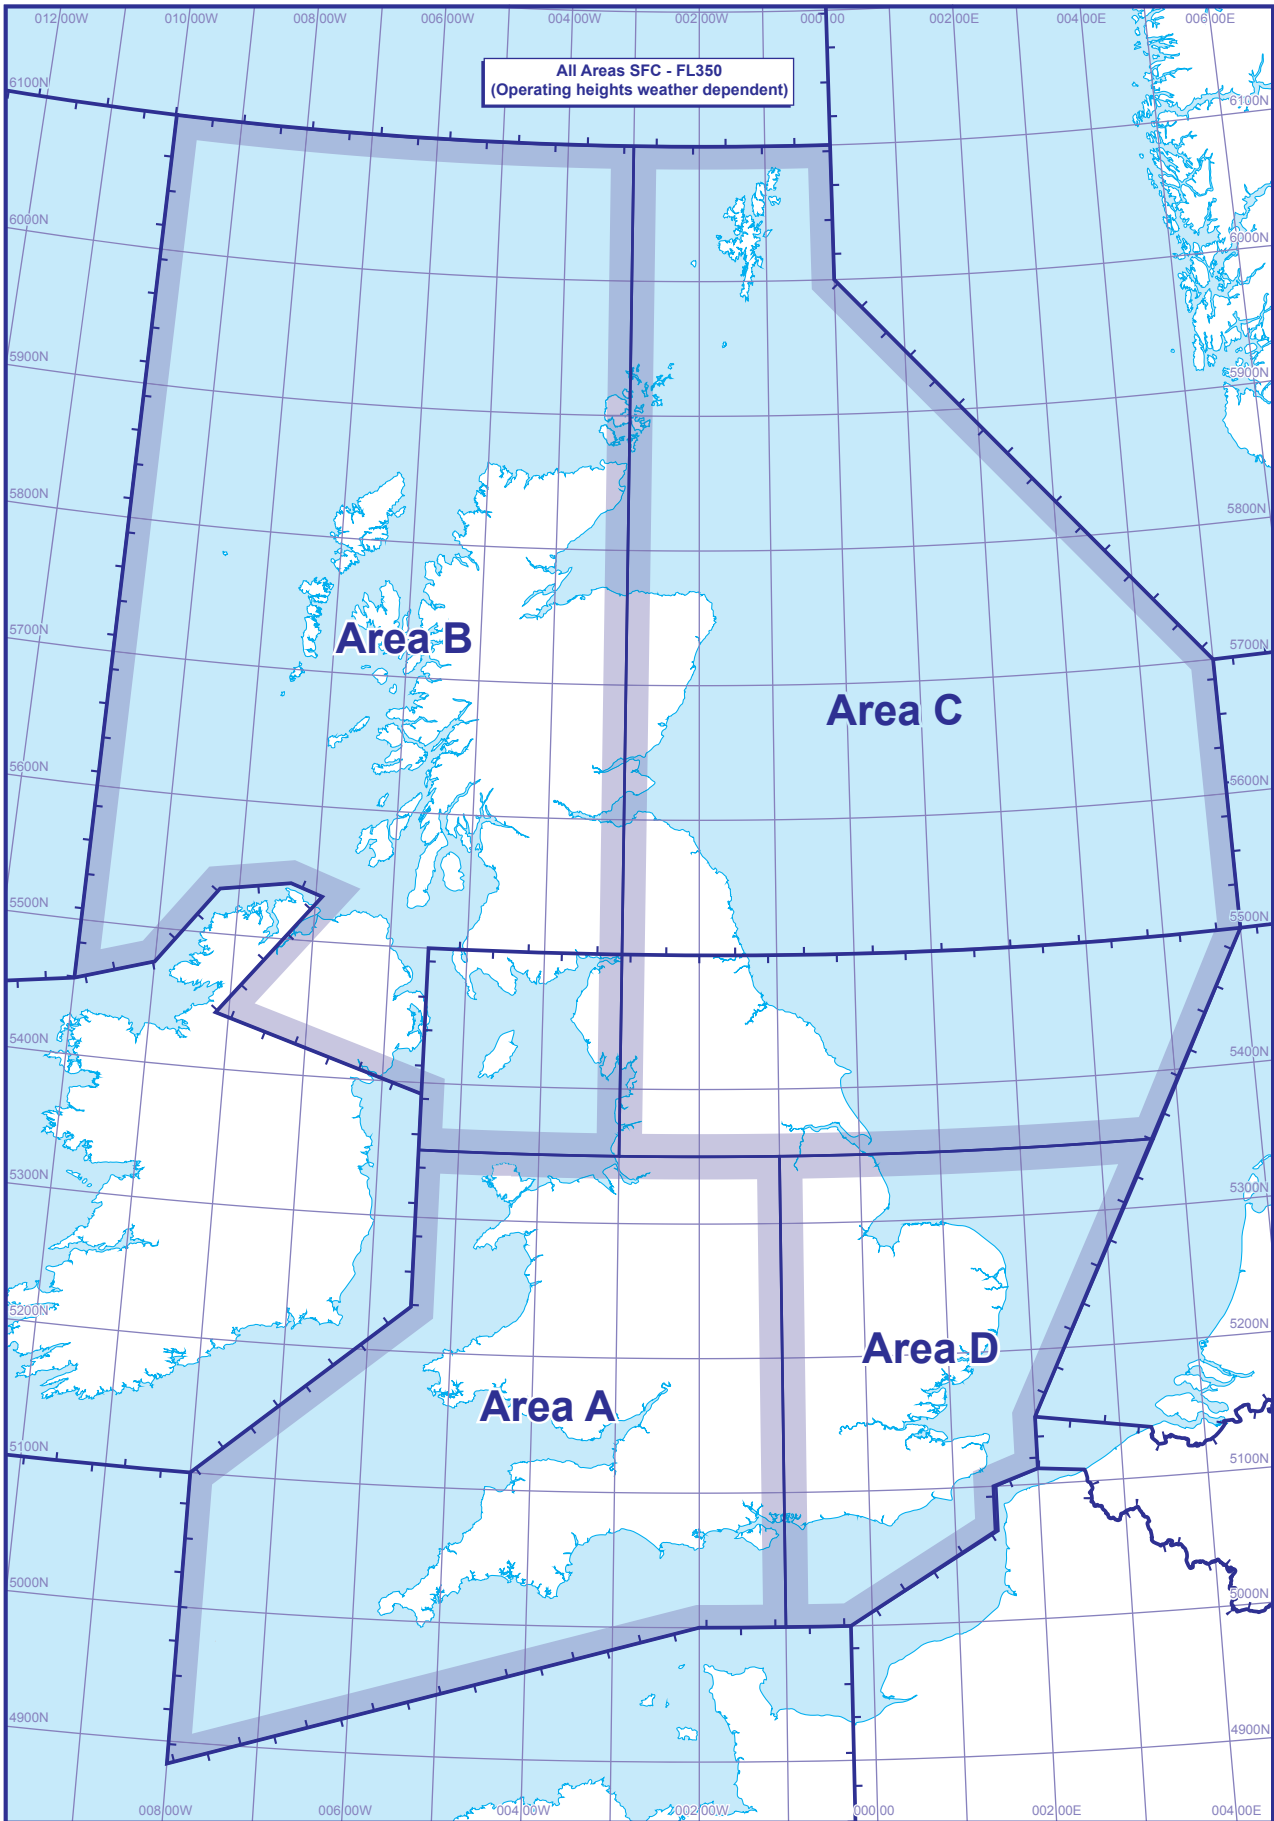

# MET RESEARCH/DROP SONDE FLIGHTS

All Areas SFC - FL350  
(Operating heights weather dependent)

CHANGE (1/20): CHART INDEXING.

AERO INFO DATE 24 SEP 19

ENR 6-22